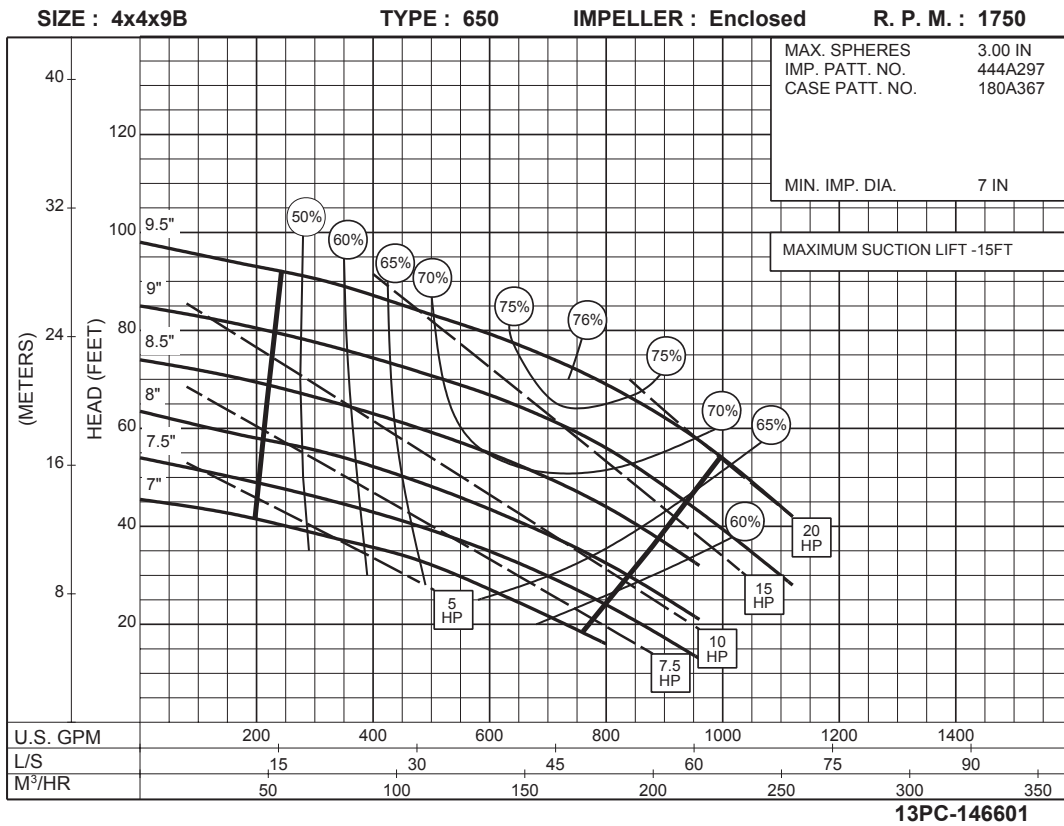

4 x 4 x 9B SERIES 650A

ENCLOSED IMPELLER