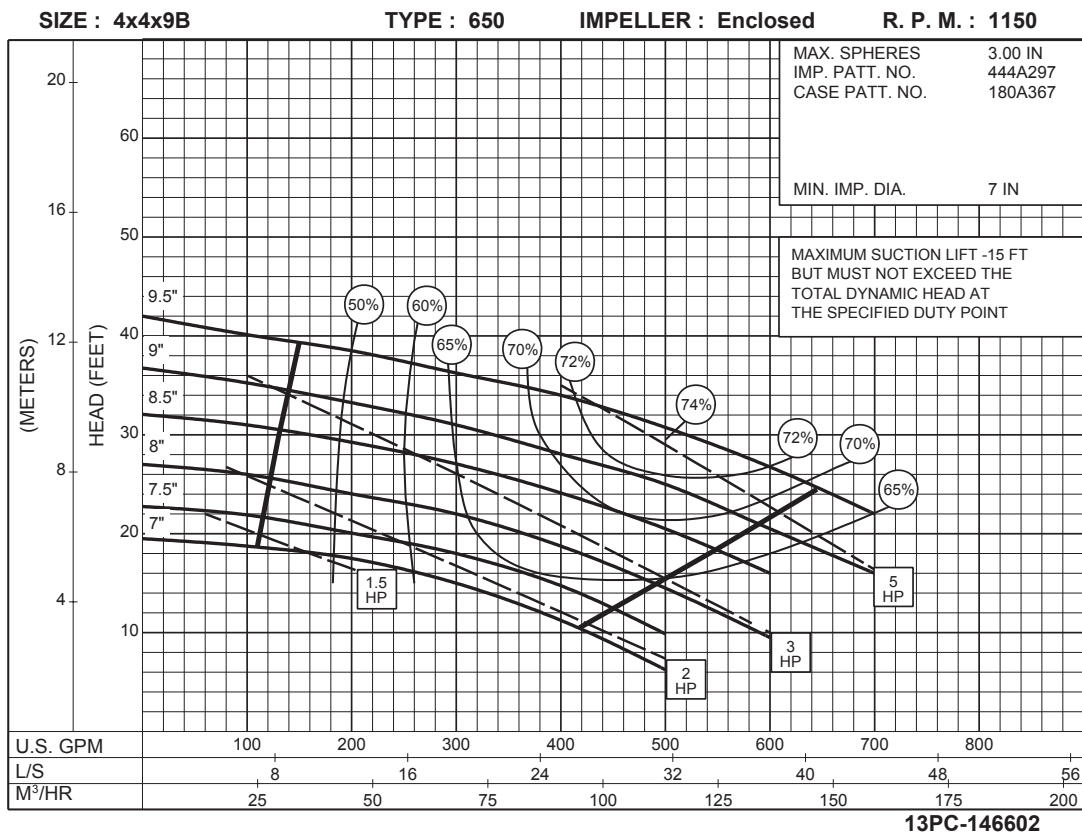

4 x 4 x 9B SERIES 650A

ENCLOSED IMPELLER