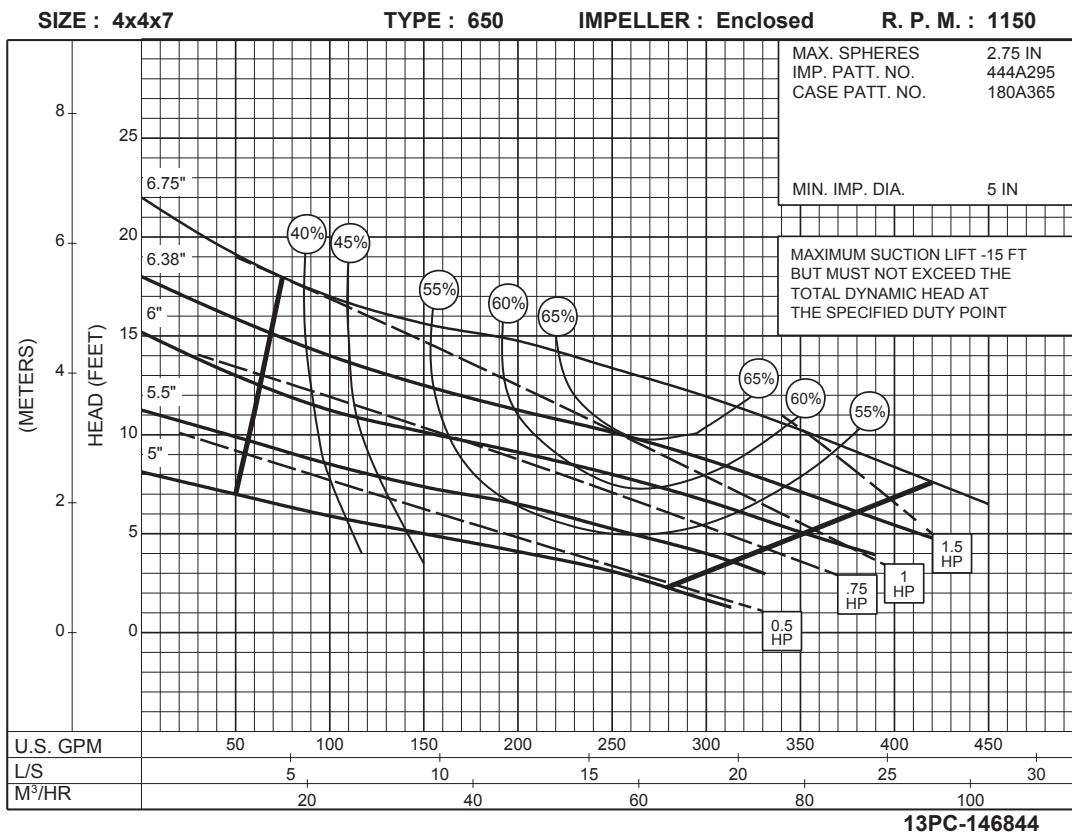

4 x 4 x 7 SERIES 650A

ENCLOSED IMPELLER