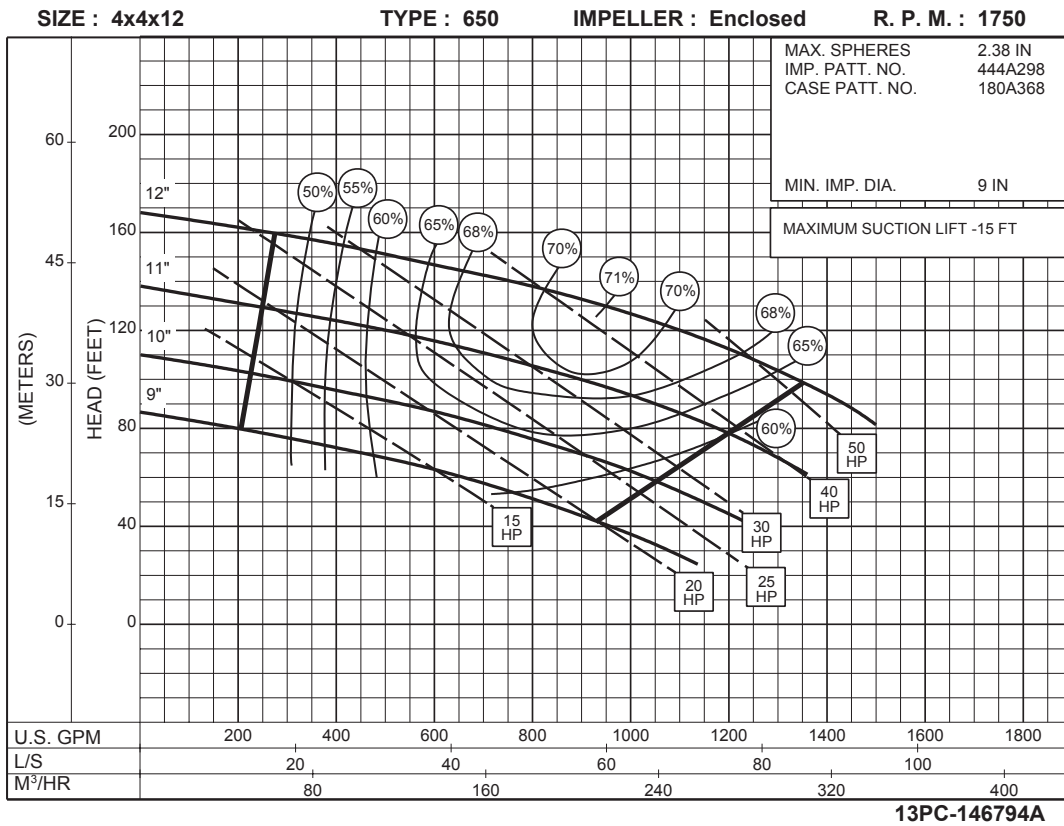

4 x 4 x 12 SERIES 650A

ENCLOSED IMPELLER