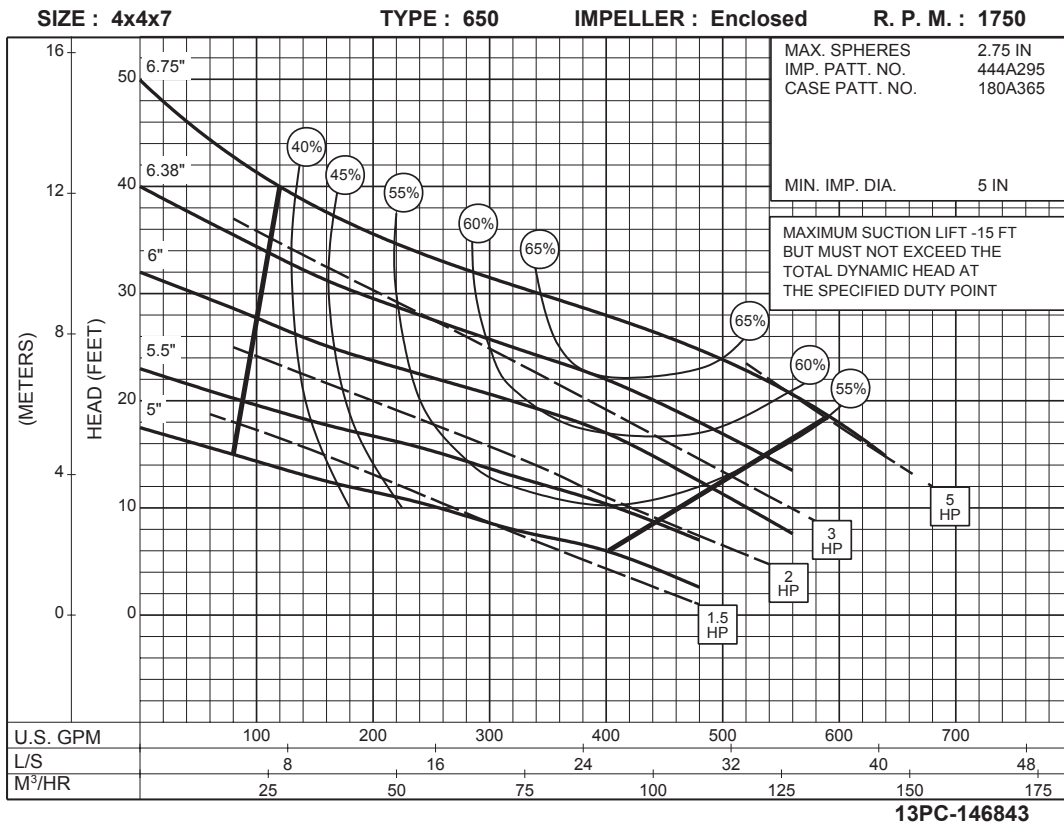

4 x 4 x 7 SERIES 650A

ENCLOSED IMPELLER