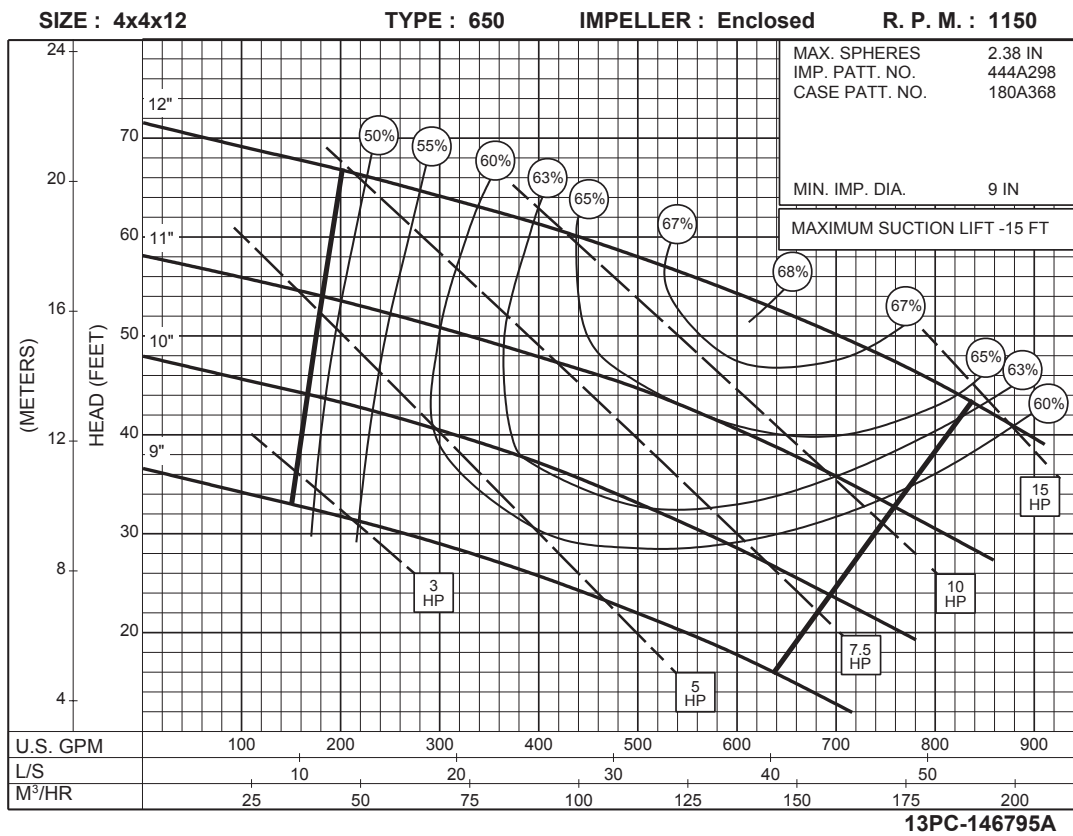

4 x 4 x 12 SERIES 650A

ENCLOSED IMPELLER