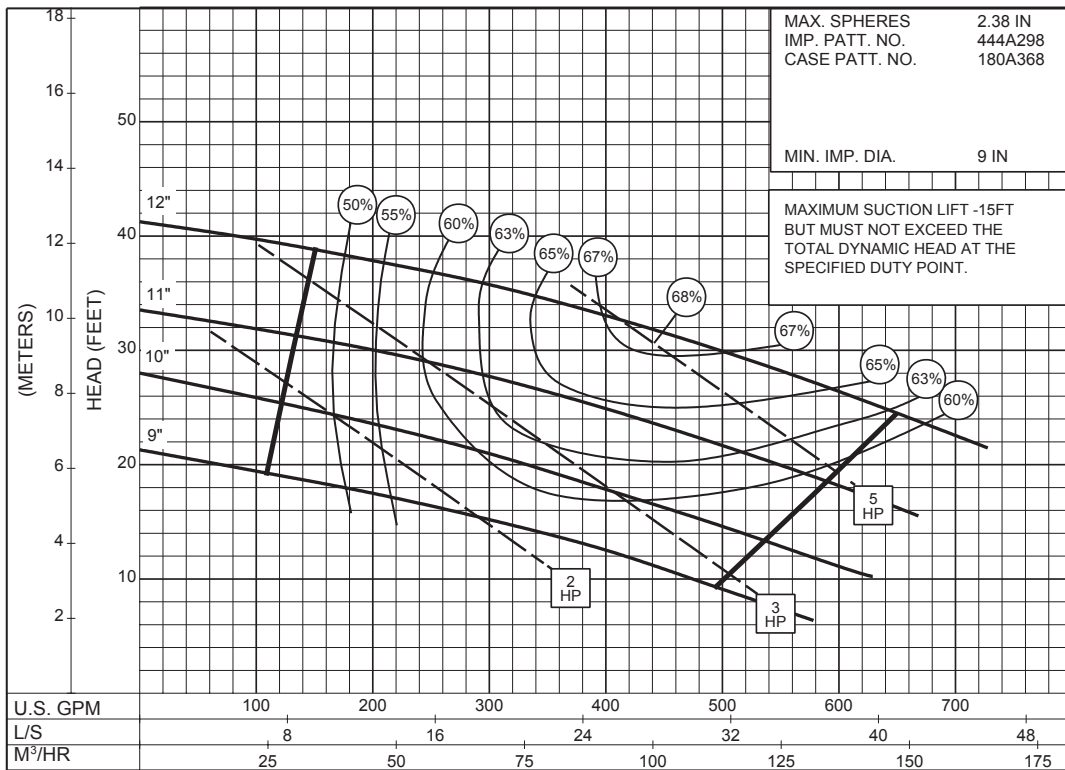

MAXIMUM SUCTION LIFT -15FT  
BUT MUST NOT EXCEED THE  
TOTAL DYNAMIC HEAD AT THE  
SPECIFIED DUTY POINT.

13PC-146796A

**875**  
RPM