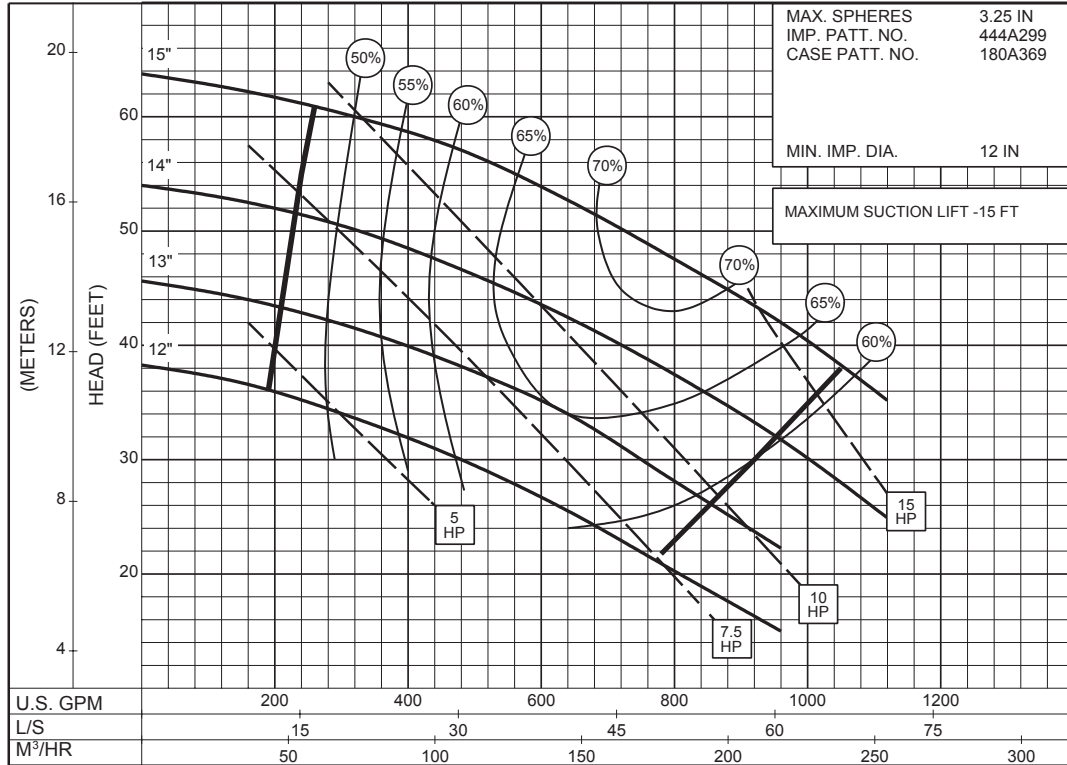

MAXIMUM SUCTION LIFT -15FT  
BUT MUST NOT EXCEED THE  
TOTAL DYNAMIC HEAD AT THE  
SPECIFIED DUTY POINT.

13PC-146796A

**875**  
RPM

# 4 x 6 x 15 SERIES 650A

ENCLOSED IMPELLER

**4 x 6 x 15**  
**SERIES 650A**

ENCLOSED IMPELLER

**875**  
RPM

SIZE : 4x6x15 TYPE : 650 IMPELLER : Enclosed R. P. M. : 875

13PC-146817

**700**  
RPM

SIZE : 4x6x15 TYPE : 650 IMPELLER : Enclosed R. P. M. : 700

13PC-146818