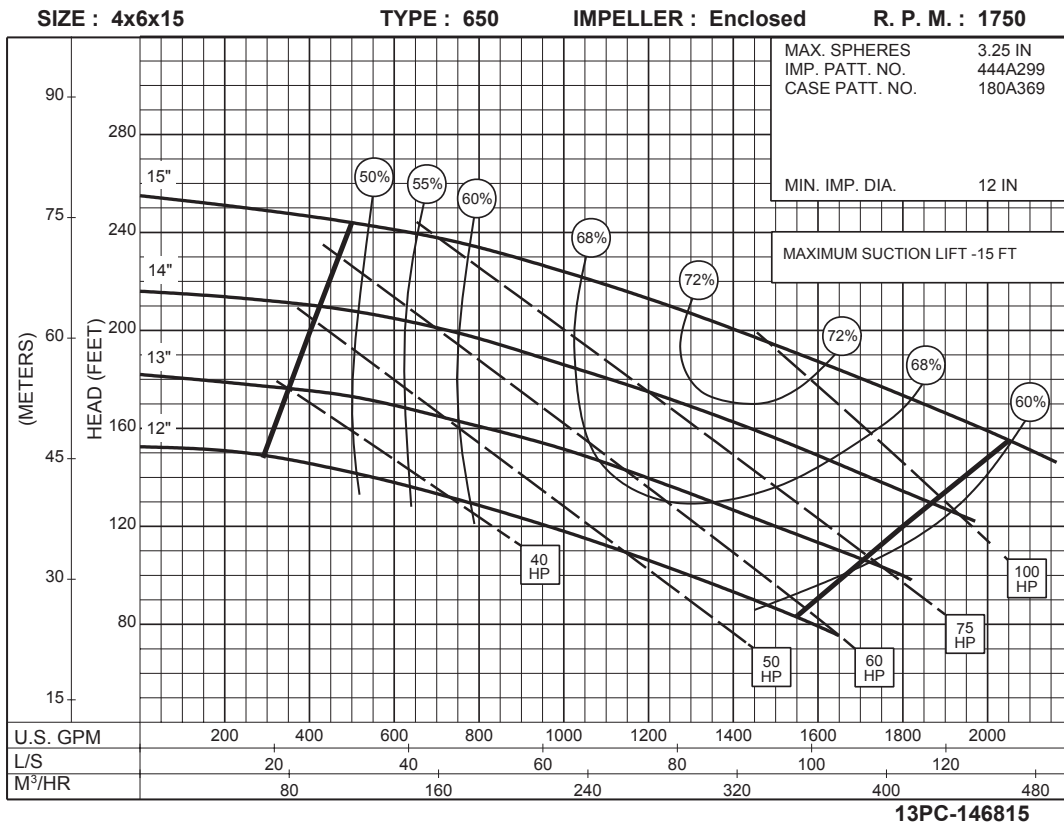

4 x 6 x 15 SERIES 650A

ENCLOSED IMPELLER