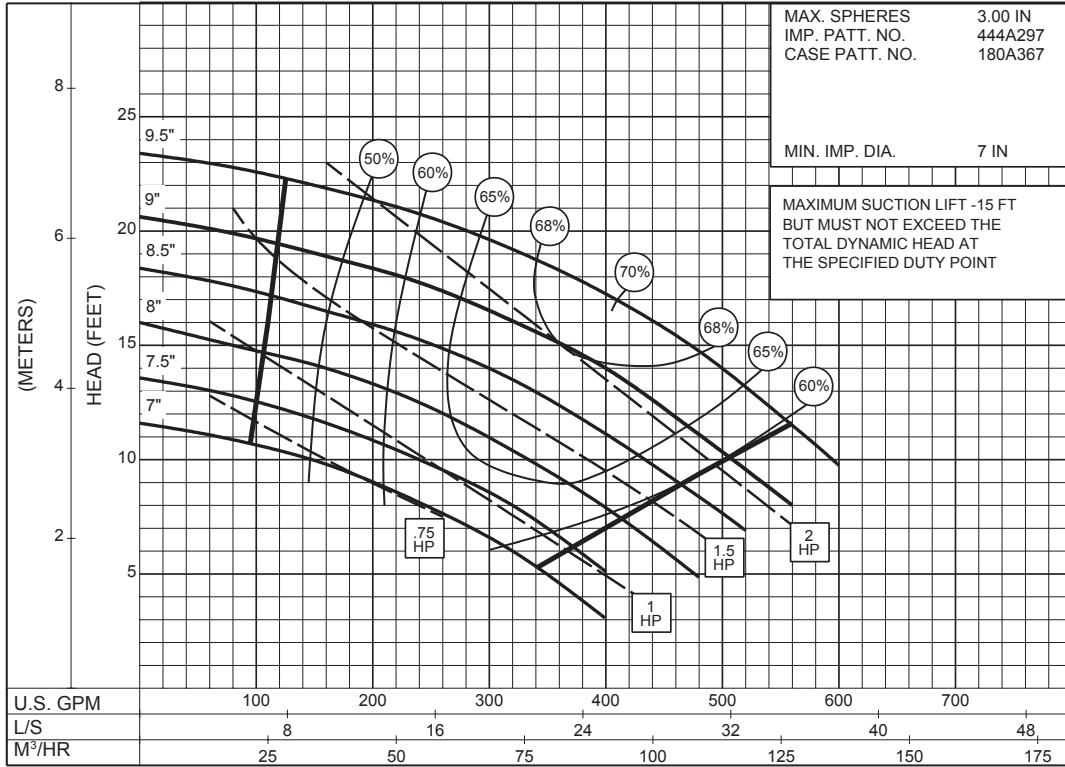

4 x 4 x 9B
SERIES 650A

ENCLOSED IMPELLER

SIZE : 4x4x9B   TYPE : 650   IMPELLER : Enclosed   R. P. M. : 875

MAX. SPHERES   3.00 IN
IMP. PATT. NO.   444A297
CASE PATT. NO.   180A367

MIN. IMP. DIA.   7 IN

MAXIMUM SUCTION LIFT - 15 FT
BUT MUST NOT EXCEED THE
TOTAL DYNAMIC HEAD AT
THE SPECIFIED DUTY POINT

875
RPM

13PC-146603