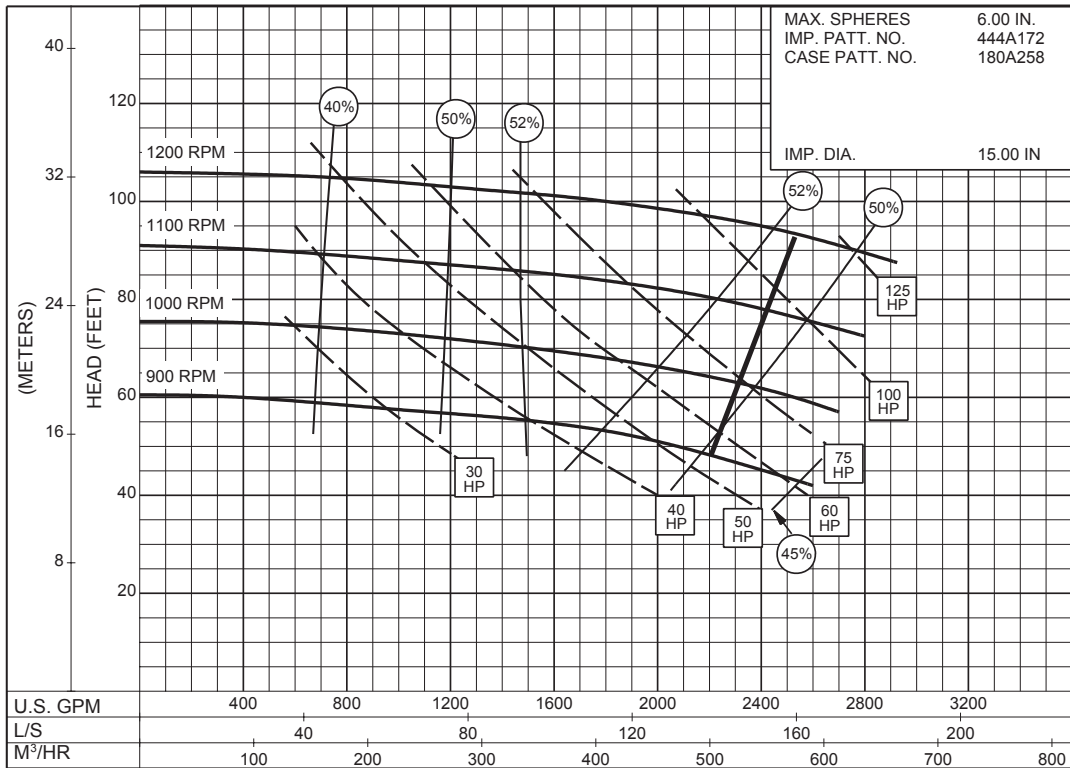

6 x 6 x 15 SERIES 660

VORTEX IMPELLER

SIZE : 6x6x15 TYPE : 660 IMPELLER : Vortex VARIABLE SPEED

8PC-119997

1200
TO
900
RPM

SIZE : 6x6x15 TYPE : 660 IMPELLER : Vortex VARIABLE SPEED