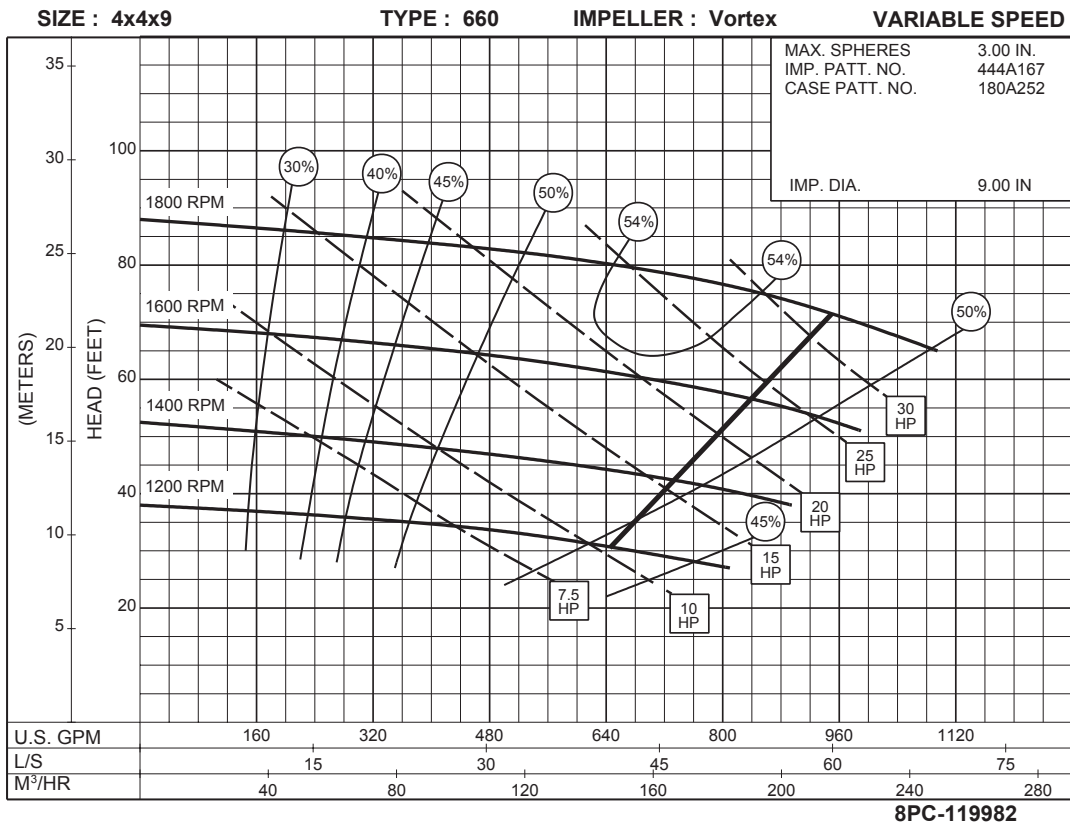

4 x 4 x 9 SERIES 660 VORTEX IMPELLER

1800 TO 1200 RPM