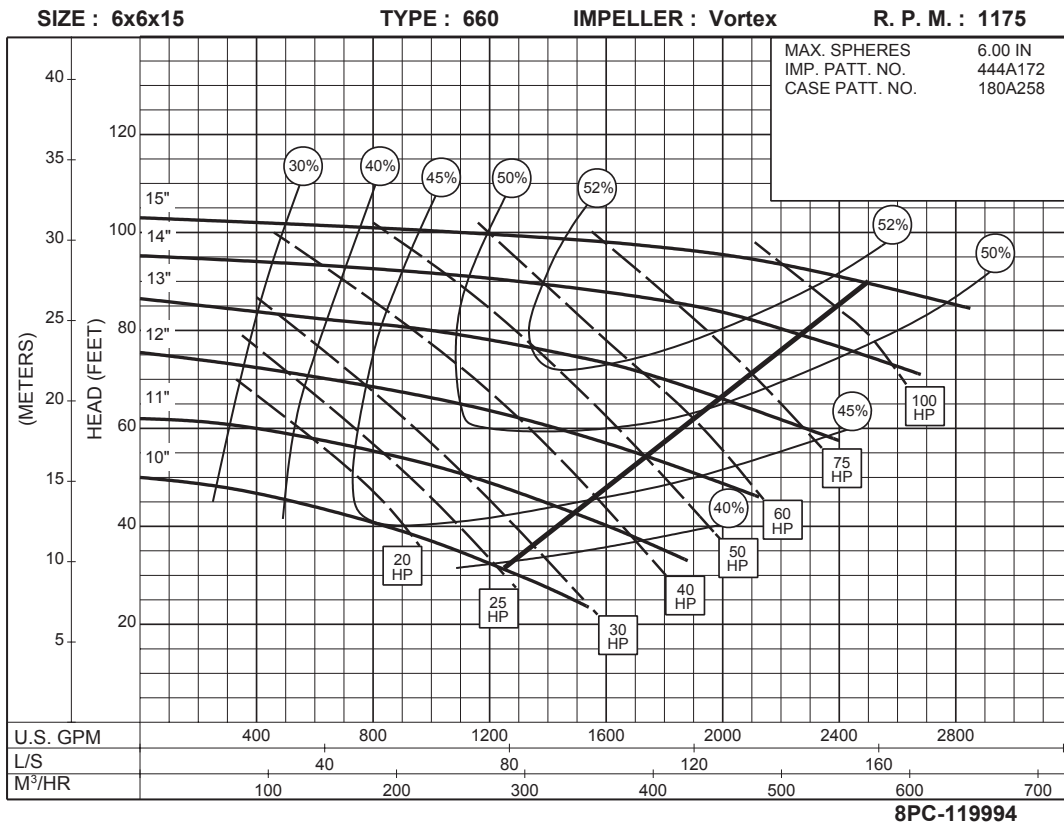

6 x 6 x 15 SERIES 660

VORTEX IMPELLER

1175
RPM