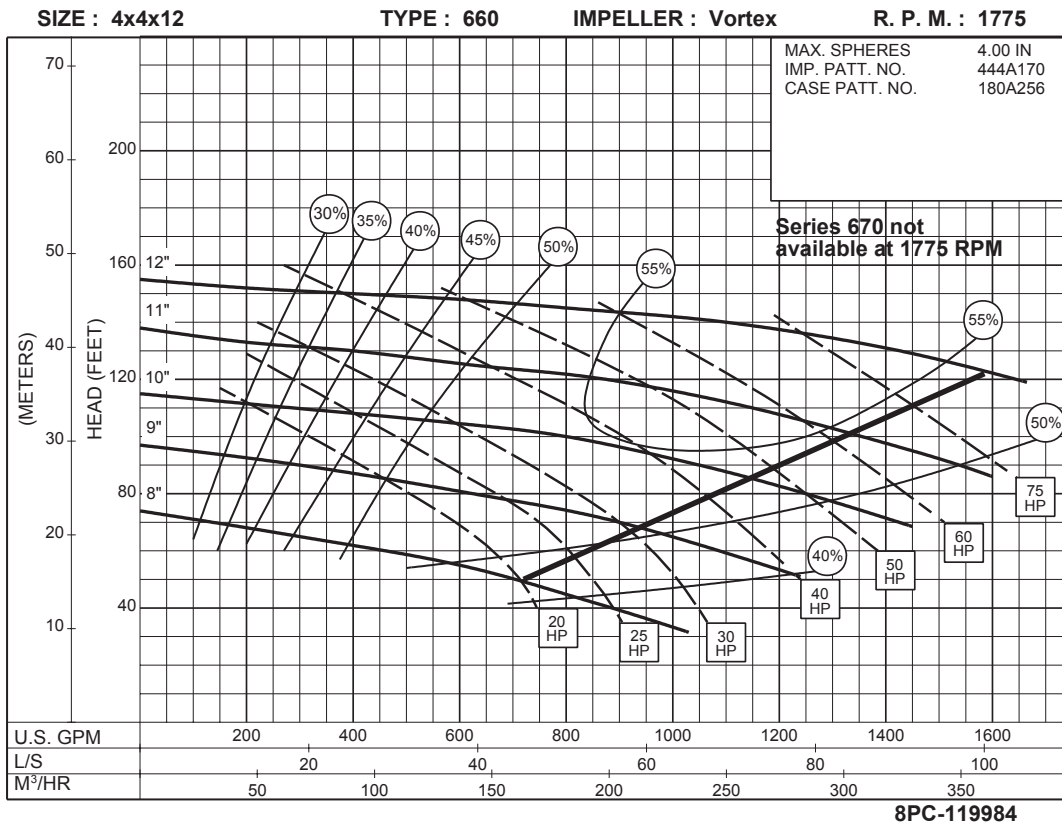

4 x 4 x 12 SERIES 660 VORTEX IMPELLER