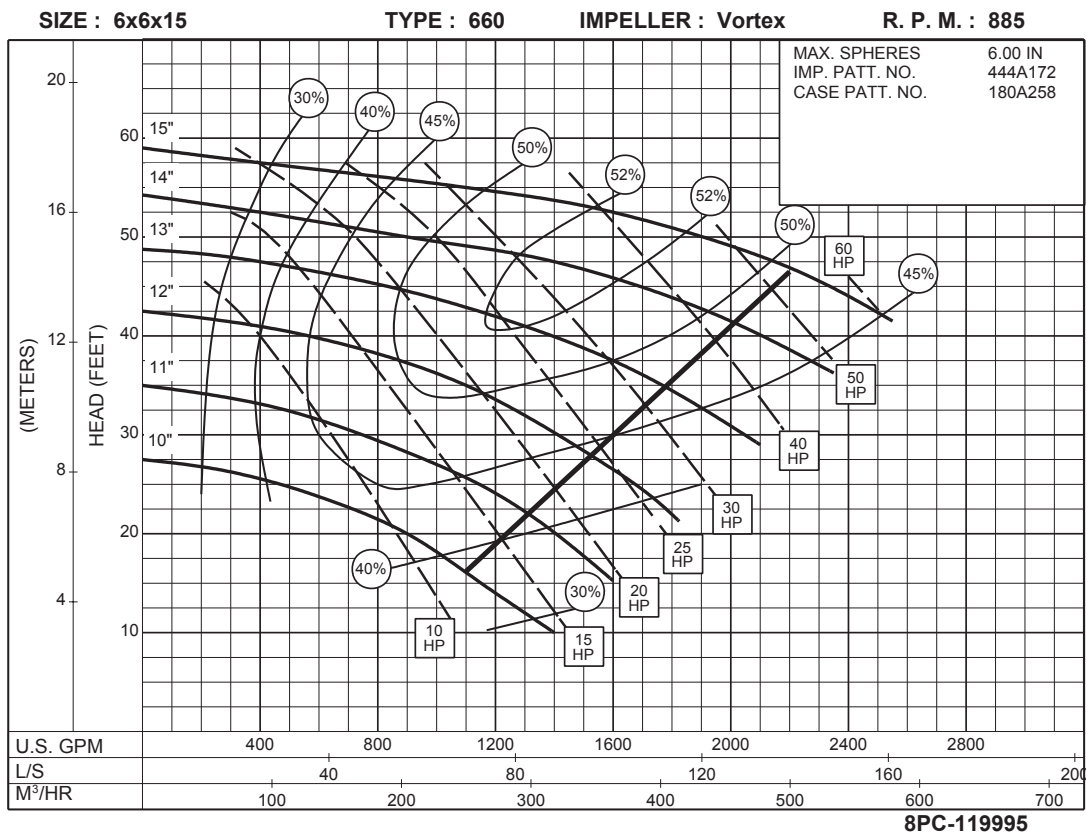

6 x 6 x 15 SERIES 660

VORTEX IMPELLER

1175
RPM

885
RPM