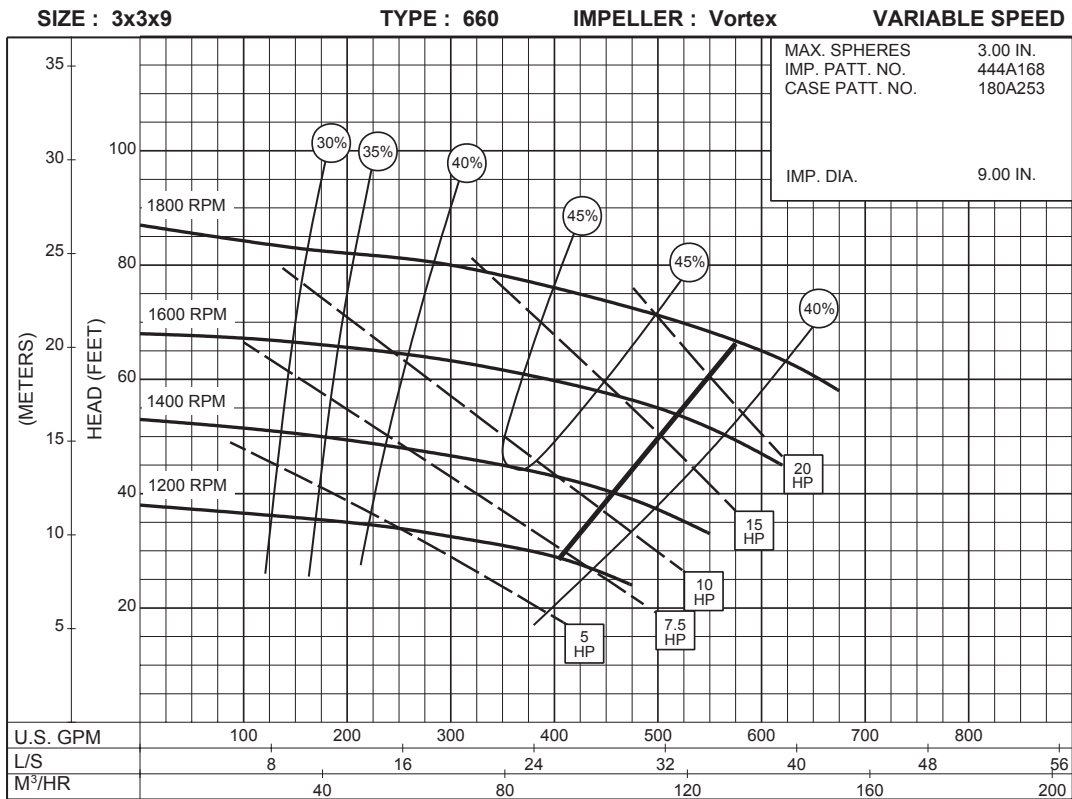

3 x 3 x 9 SERIES 660

ENCLOSED IMPELLER

8PC-119972

**1800
TO
1200
RPM**