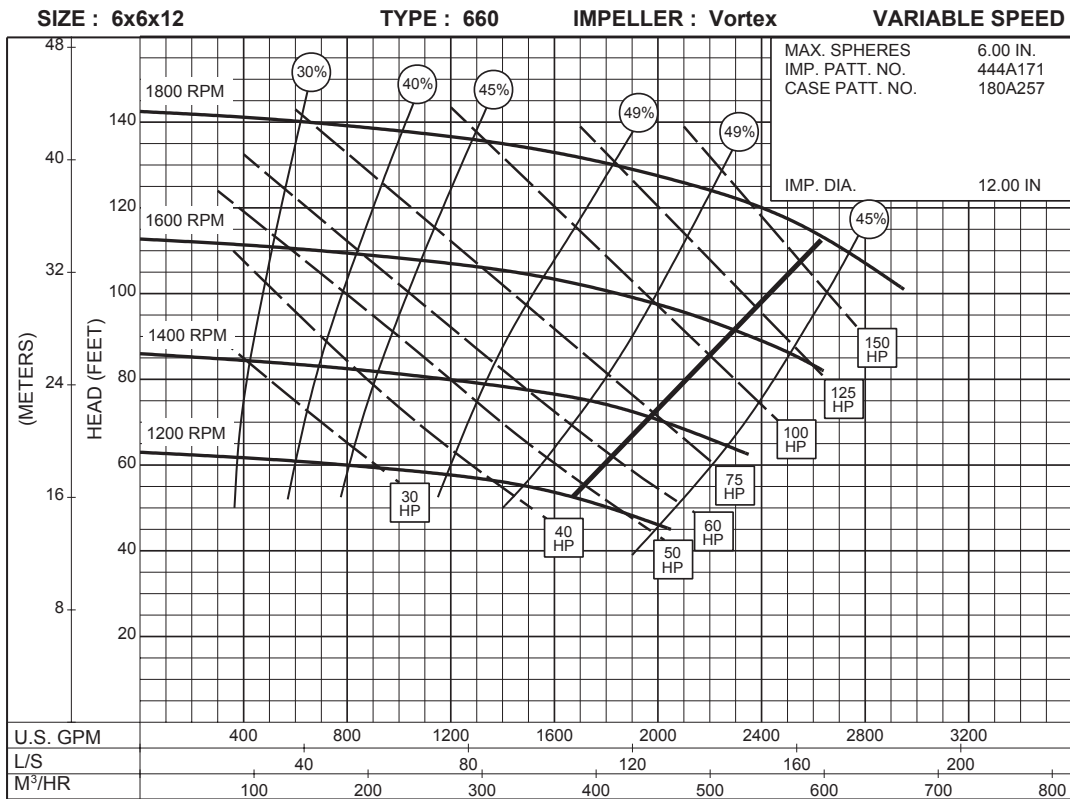

6 x 6 x 12 SERIES 660

VORTEX IMPELLER

**1800
TO
1200
RPM**