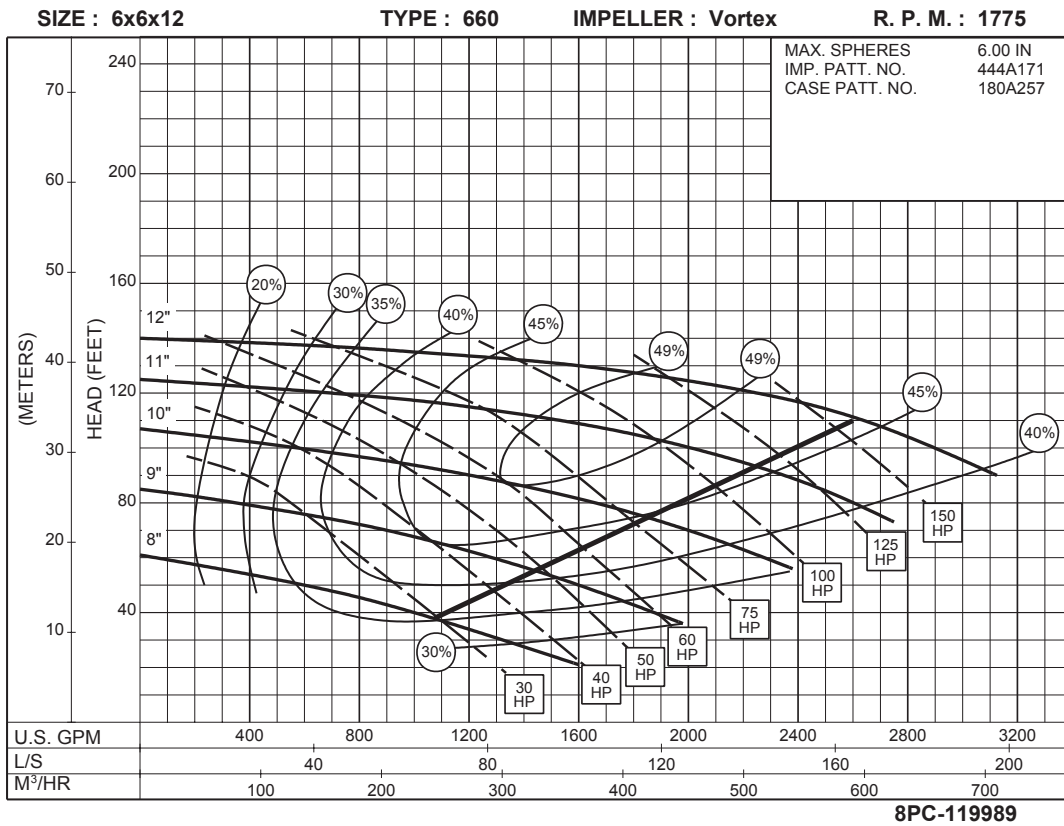

6 x 6 x 12 SERIES 660

VORTEX IMPELLER

**1775
RPM**