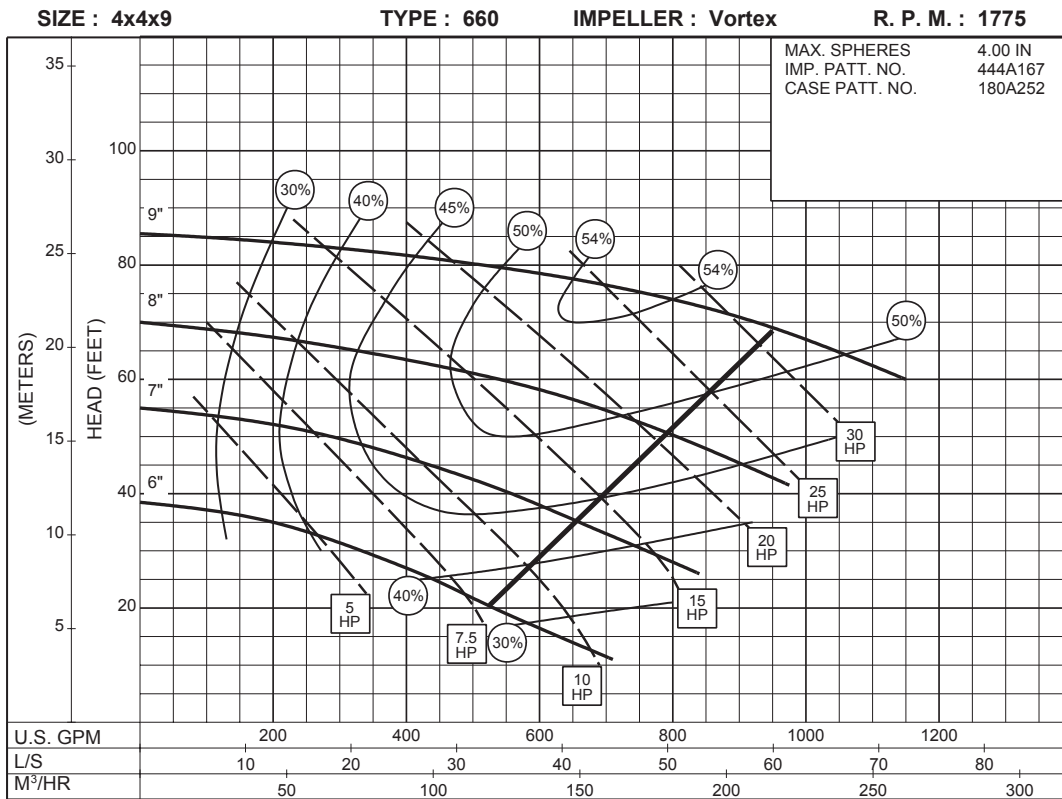

4 x 4 x 9 SERIES 660 VORTEX IMPELLER

8PC-119979