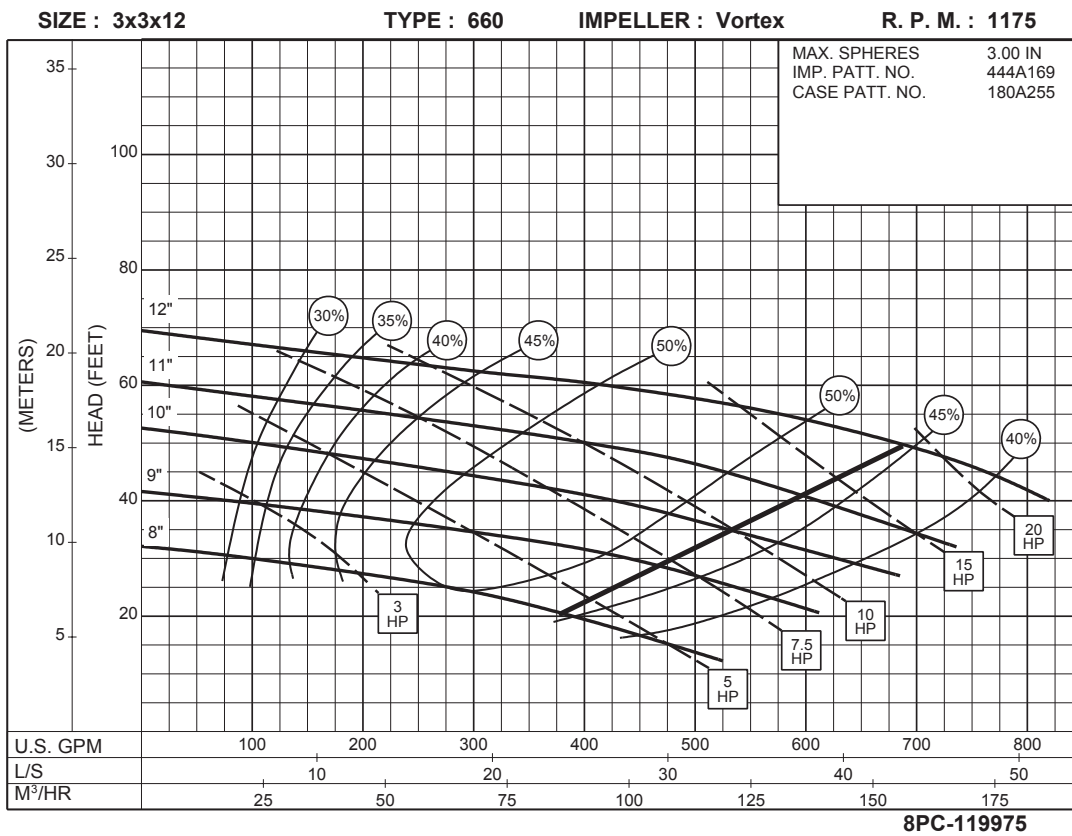

3 x 3 x 12
SERIES 660
VORTEX IMPELLER