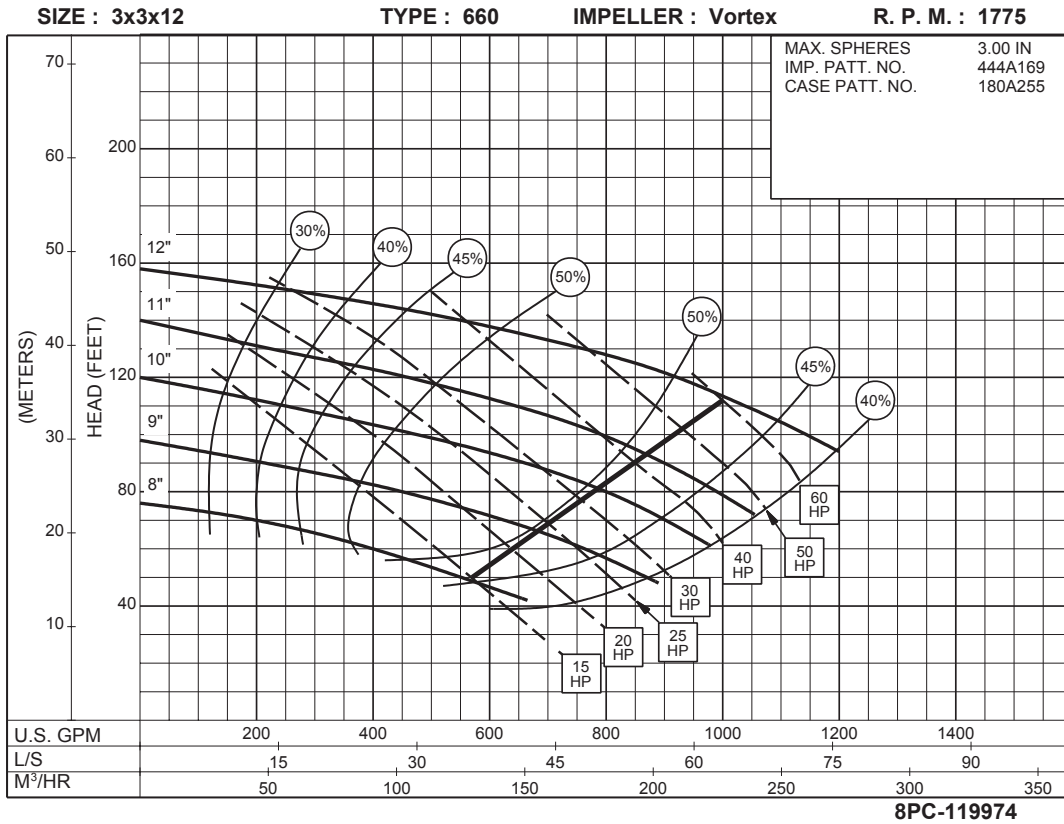

3 x 3 x 12
SERIES 660
VORTEX IMPELLER