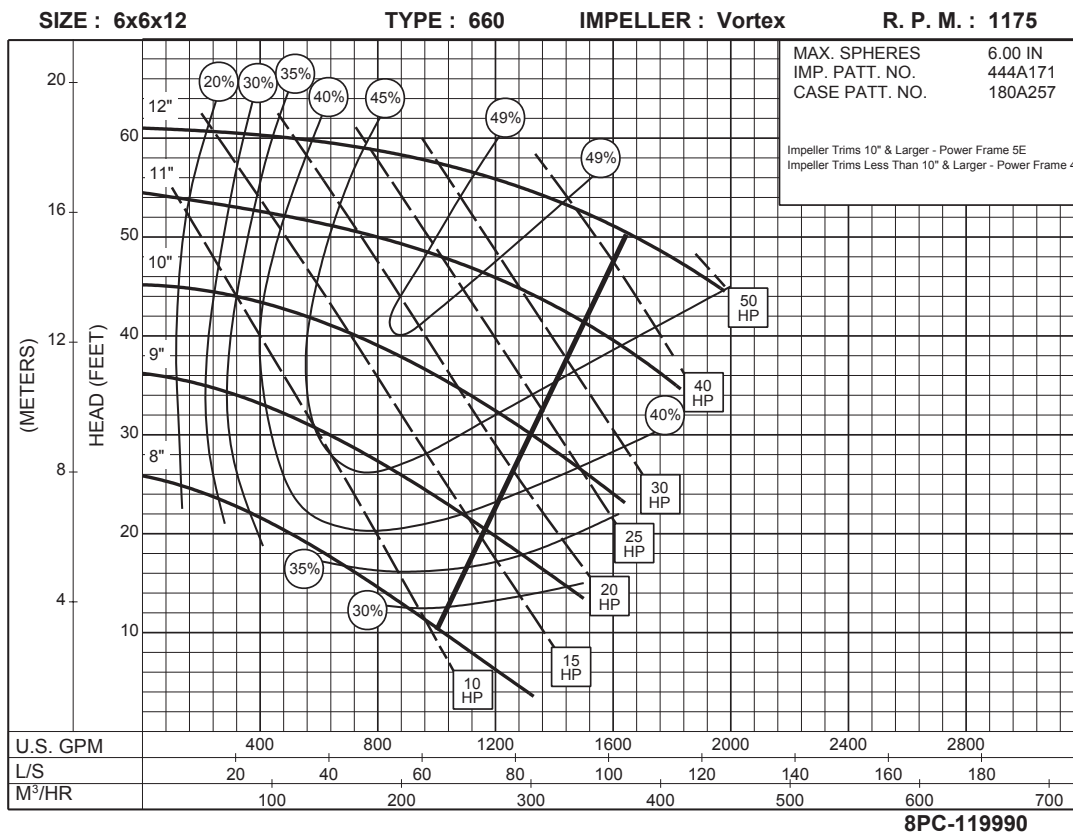

6 x 6 x 12 SERIES 660

VORTEX IMPELLER

**1775
RPM**

**1175
RPM**