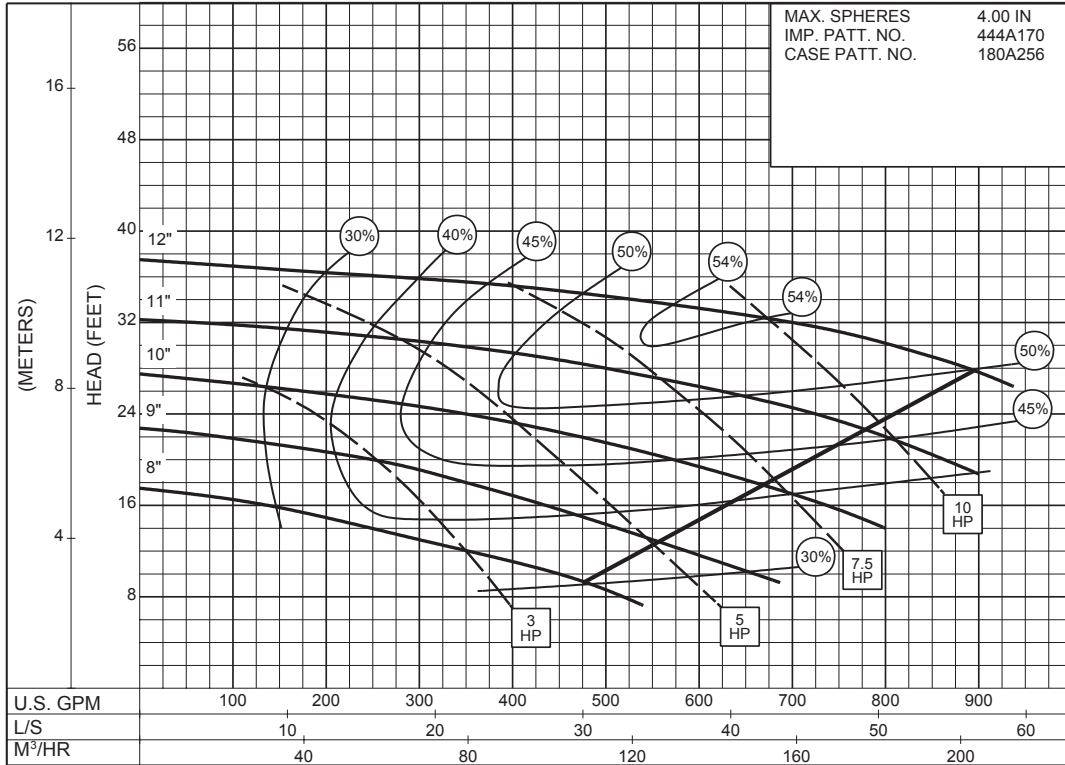

4 x 4 x 12 SERIES 660

VORTEX IMPELLER

SIZE : 4x4x12   TYPE : 660   IMPELLER : Vortex   R. P. M. : 885

MAX. SPHERES   4.00 IN
IMP. PATT. NO.   444A170
CASE PATT. NO.   180A256

885
RPM

8PC-119986