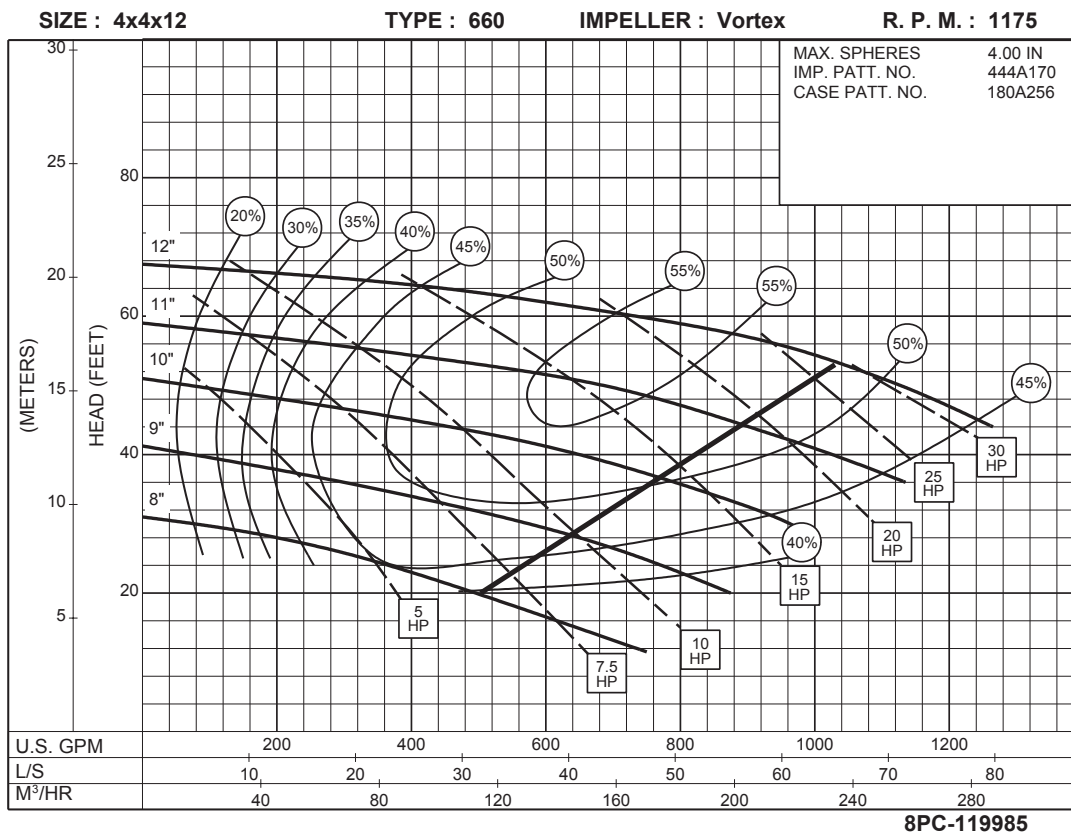

4 x 4 x 12 SERIES 660 VORTEX IMPELLER