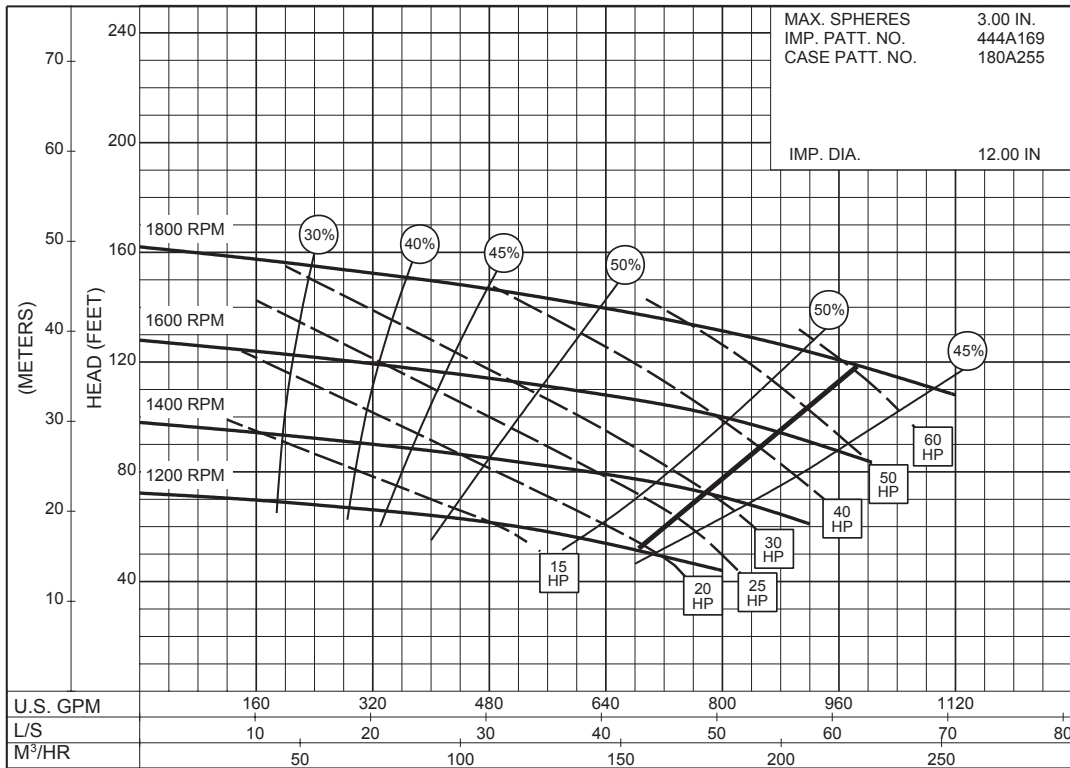

3 x 3 x 12 SERIES 660

VORTEX IMPELLER

SIZE : 3x3x12   TYPE : 660   IMPELLER : Vortex   VARIABLE SPEED

8PC-119977

**1800
TO
1200
RPM**

SIZE : 3x3x12   TYPE : 660   IMPELLER : Vortex   VARIABLE SPEED