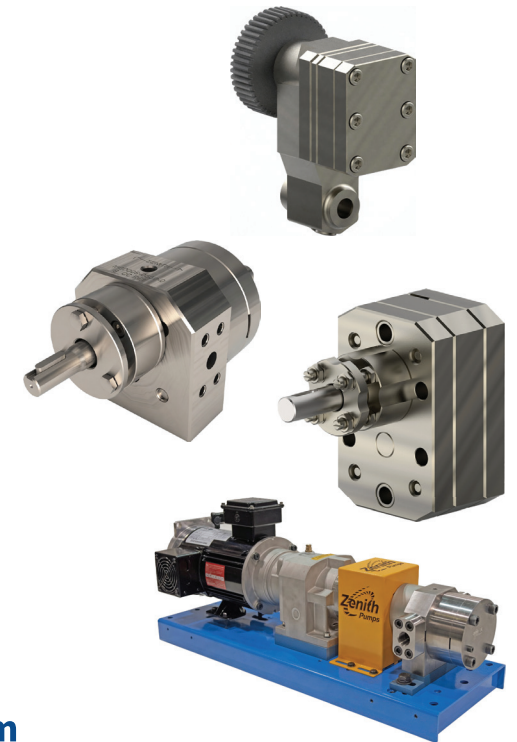

**RELIABLE PUMPS FOR  
CRITICAL APPLICATIONS**

**PROGRESSIVE CAVITY  
PUMPS AND GRINDERS**

**HIGH-PRESSURE  
PITOT TUBE PUMPS**

**PRECISION-GEAR  
METERING PUMPS**

☎ 281-240-2000    ✉ [RotatingEquipment@Puffer.com](mailto:RotatingEquipment@Puffer.com)