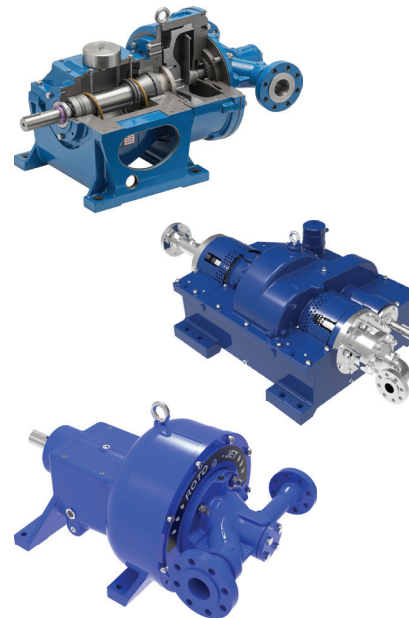

**HIGH-PRESSURE
PITOT TUBE PUMPS**